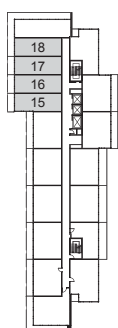

KINGSCLUB
CONDOMINIUMS

1B

ONE BEDROOM

505 SQUARE FEET

All floor plans are approximate dimensions. Floor plans may be reversed. E. & O.E.