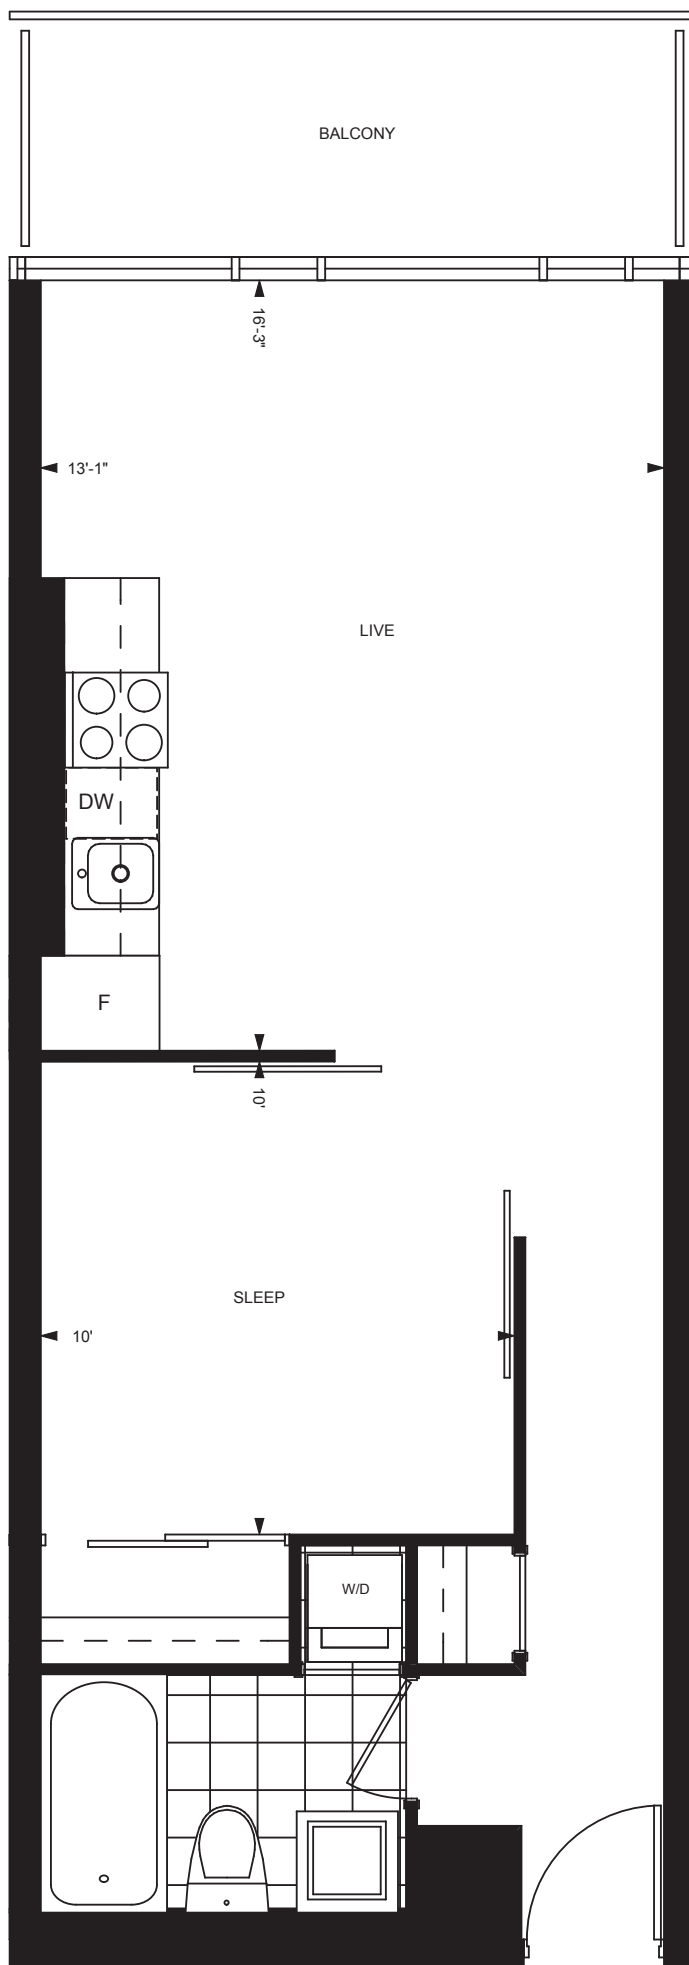

KINGSCLUB
CONDOMINIUMS

1B

ONE BEDROOM

505 SQUARE FEET

All floor plans are approximate dimensions. Floor plans may be reversed. E. & O.E.