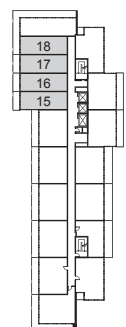

KINGSCLUB
CONDOMINIUMS

1B

ONE BEDROOM

505 SQUARE FEET

All floor plans are approximate dimensions. Floor plans may be reversed. E. & O.E.