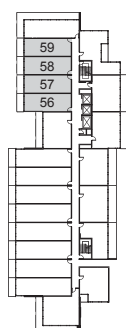

KINGSCLUB
CONDOMINIUMS

1B

ONE BEDROOM

505 SQUARE FEET

All floor plans are approximate dimensions. Floor plans may be reversed. E. & O.E.