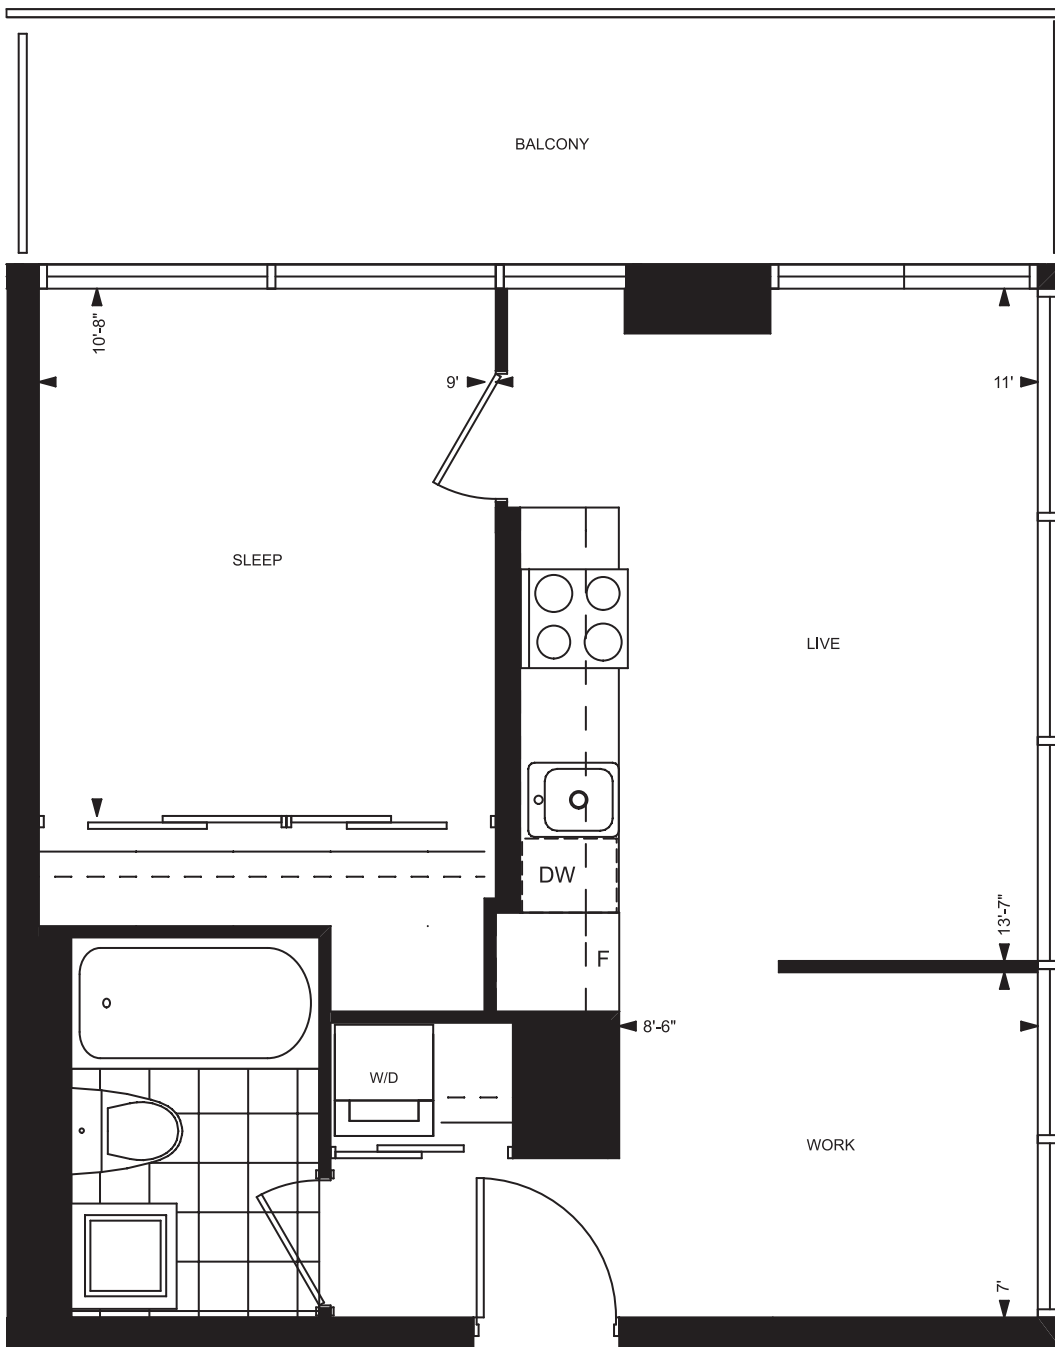

KINGSCLUB
CONDOMINIUMS

1C + D

ONE BEDROOM + DEN

470 SQUARE FEET

FLOORS 18-20

All floor plans are approximate dimensions. Floor plans may be reversed. E.& O.E.